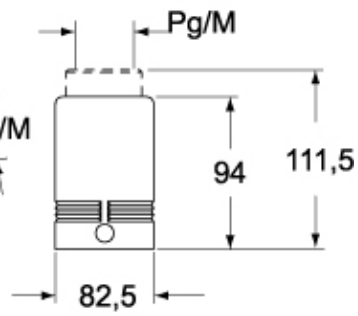

Part number

CHVT 32.6 L

Catalogue drawings

CHO L - CHV L MHO/MFO/MFV L - MHV L