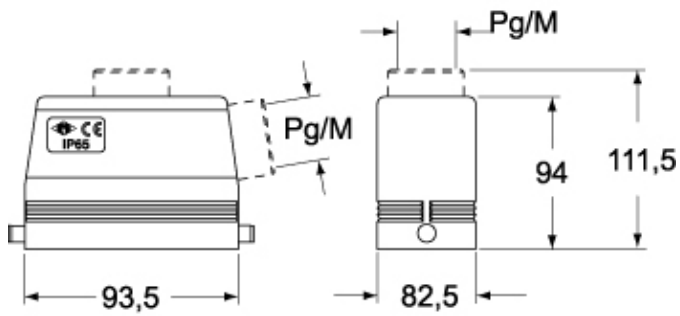

Part number

CHVT 32.6 L

Catalogue drawings

CHO L - CHV L MHO/MFO/MFV L - MHV L